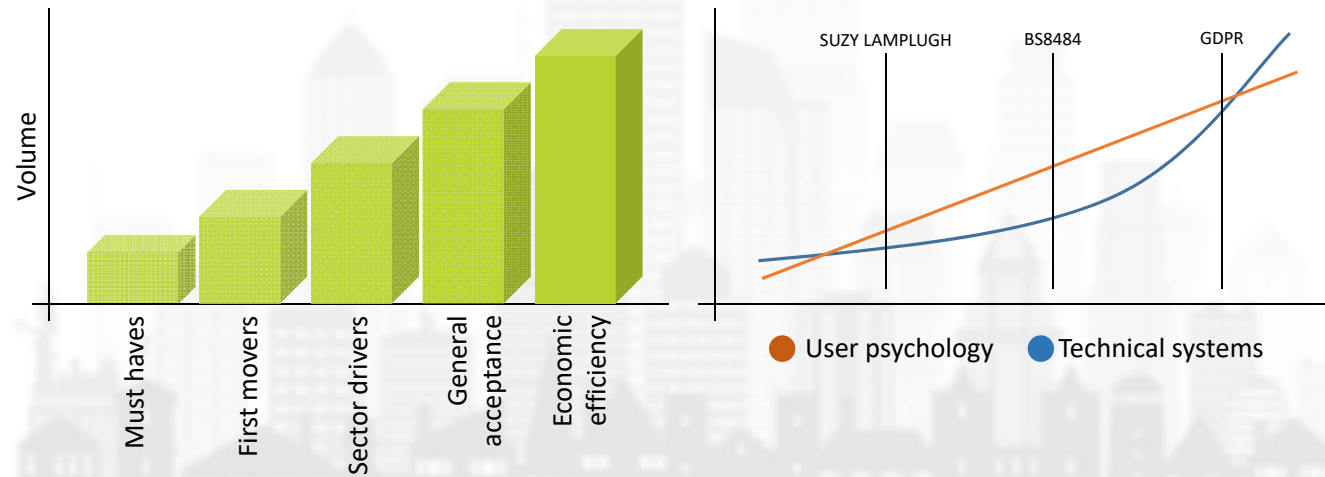

Acceptance Model | Economic Efficiency

0330 999 8484

enquiries@lonealert.co.uk

lonealert.co.uk

@loneworking

@lonealert

youtube.com/lonealert