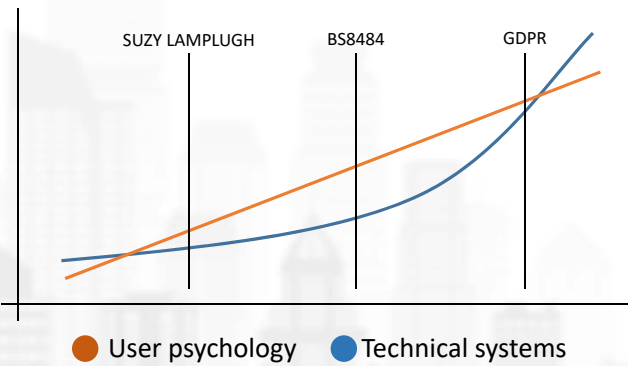

Acceptance Model | General Acceptance

- 0330 999 8484
- enquiries@lonealert.co.uk
- lonealert.co.uk
- @loneworking
- @lonealert
- youtube.com/lonealert