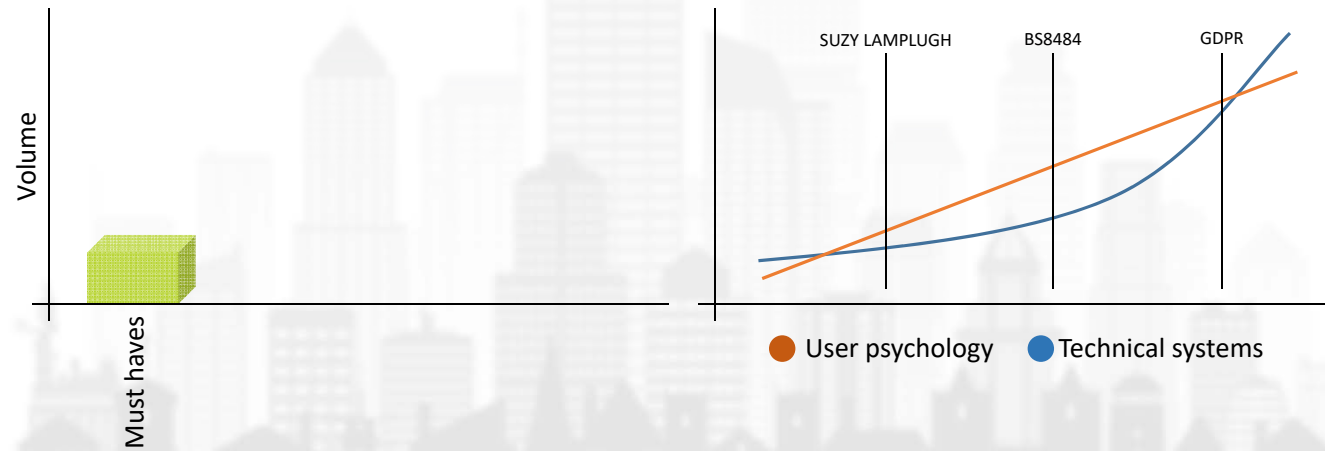

The business efficiencies of lone working

by Clive Wheawall, Commercial Director at LONEALERT

PLEASE VISIT US AT STAND HS94

Acceptance Model | Must Haves

0330 999 8484

enquiries@lonealert.co.uk

lonealert.co.uk