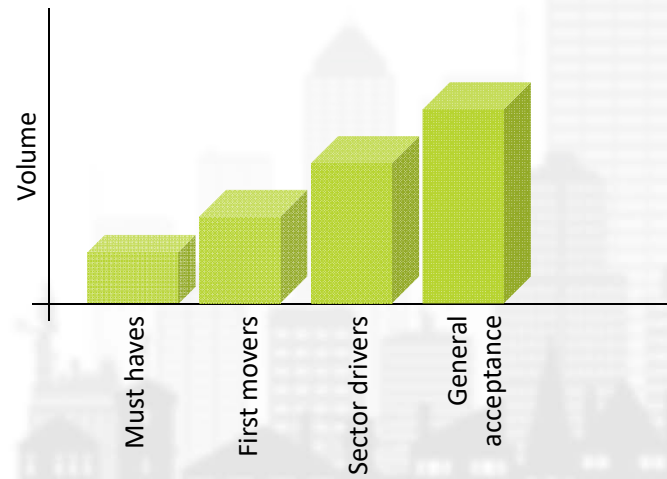

Acceptance Model | General Acceptance

- 0330 999 8484
- enquiries@lonealert.co.uk
- lonealert.co.uk
- @loneworking
- @lonealert
- youtube.com/lonealert