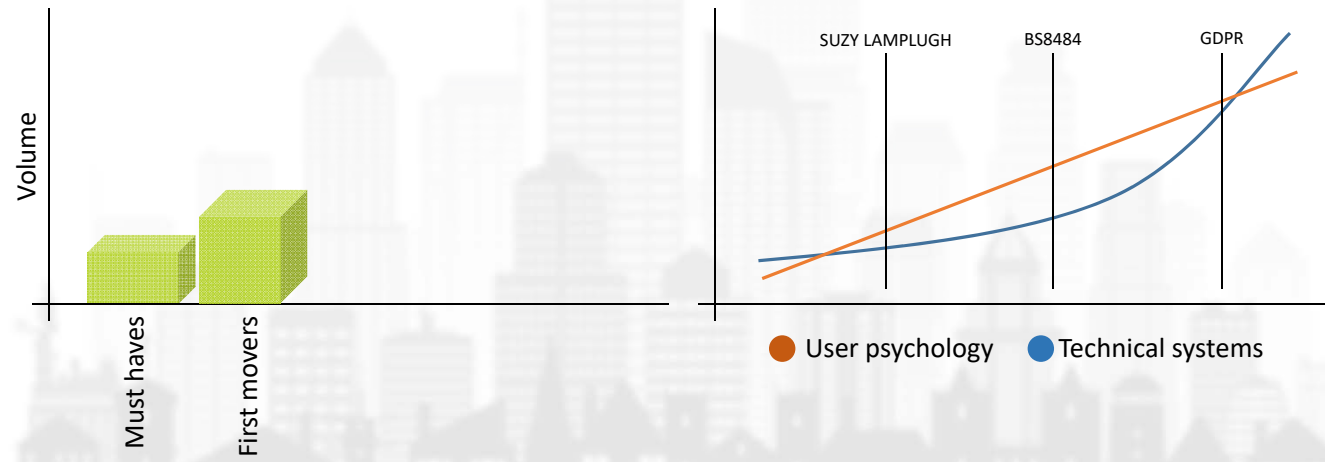

@loneworking

@lonealert

youtube.com/lonealert

Acceptance Model | First Movers

0330 999 8484

enquiries@lonealert.co.uk

lonealert.co.uk

@loneworking